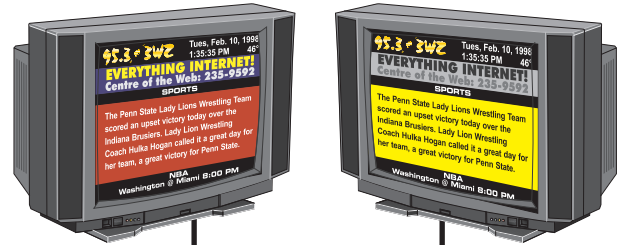

Editor System

Any Web-enabled PC, running MS Internet Explorer can serve as the home office Editor System. The customer uses local ISP dial-up to access The Editor Software which resides on the C.O.W. servers. The software gives the customer complete control of look, feel and content.

Cable System

Display Units

Built by C.O.W. and loaded with an NTSC-compatible video card and special software, the display units reside at the site of the connection to the video cable network. They retrieve content from the C.O.W. servers via the Internet.